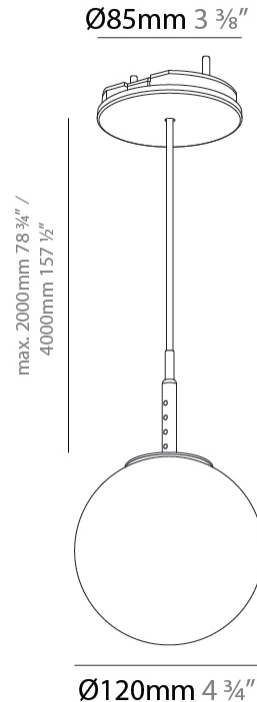

GENERAL

Series: Bilo
Brand: Prolicht
Division: Architectural
Mounting Type: Suspension
Mounting Location: Ceiling
Subcategory: Pendant

PHYSICAL

Shape: Round
Diameter (mm): 120
Diameter (in): 4 ¾
Height (mm): 120
Height (in): 4 ¾
Ceiling Thickness (mm): 1 - 25
Ceiling Thickness (in): 1/16 - 1
Light Distribution: Omnidirectional
Fixture Finish: SSR / BKV / CWI / CRY / HAB / UFT / ITA / RUA / FTG / MYG / LOD / PUS / FRO / FUP / KIA / POP / BLS / SPG / MEY / GOH / GUM / CHC / COM / ABZ / JAG / OBR / MOS / ROR
Accent Finish: OPL / YEL / ORA / RED / BLU / GRN
Fixture Material: Glass / Aluminum
Cable Details: 2000mm/78 ¾" or 4000mm/157 ½" Cable - Color Options: Black / White / Orange / Red / Green
Cut-out Measurements: 68mm / 2 11/16

ELECTRICAL

Lamp Type: LED
Input Wattage (W): 6
Dimming: Tri-Mode (Non-Dimming and Phase Dimming (120Vac only) and 0-10V Dimming)
Driver Included: No
Driver Location: Remote
Driver Type: Constant Current - Universal
Driver Class: Class 2
Input Voltage (V): 120 - 277
Constant Current (MA): 500

LED

Color Temperature (°K): 2700 / 3000 / 3500 / 4000
Max. Delivered Lumen (lm): 356 / 377 / 398 / 408
Nominal Lumen (lm): 460 / 487 / 514 / 528
CRI: >90 CRI
Lamp Life (hrs): 50000

OPTICAL

Beam Angle: 120

RATINGS AND CERTIFICATIONS

Certified By: CSA Certified to UL and CSA Standards
IP rating: IP20

PROJECT
TYPE
SPECIFIER
QUANTITY
DATE