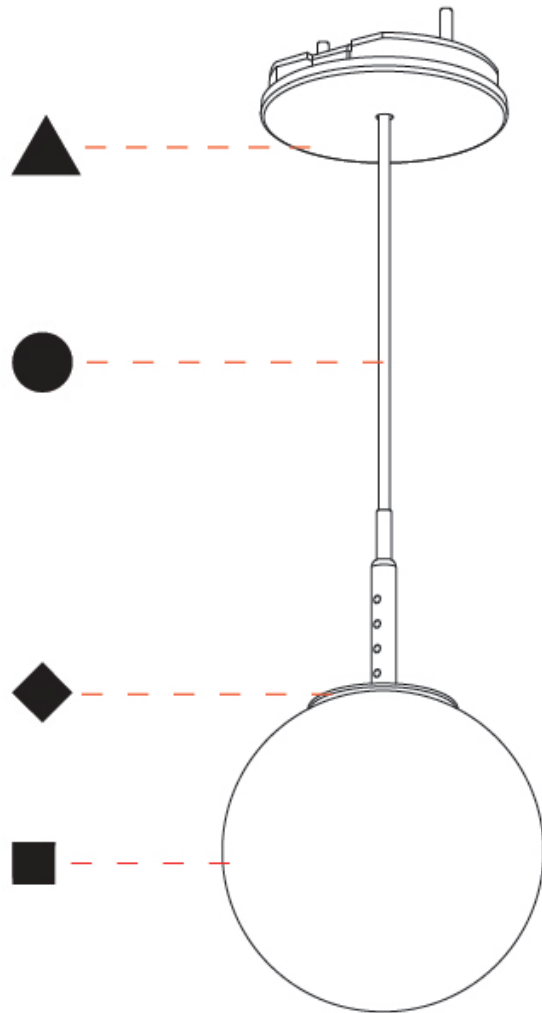

BILO SUSPENSION

A300613-

PROJECT
TYPE
SPECIFIER
QUANTITY
DATE

A